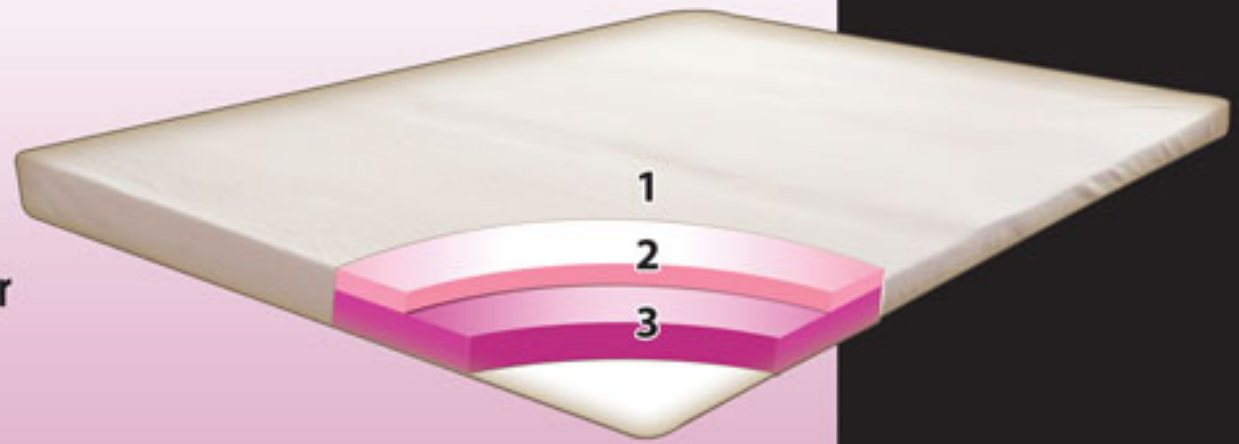

4" MEMORY FOAM TOPPER

1. Poly Jacquard Cover
2. 1.5" Memory Foam
3. 2.5" HD Foam