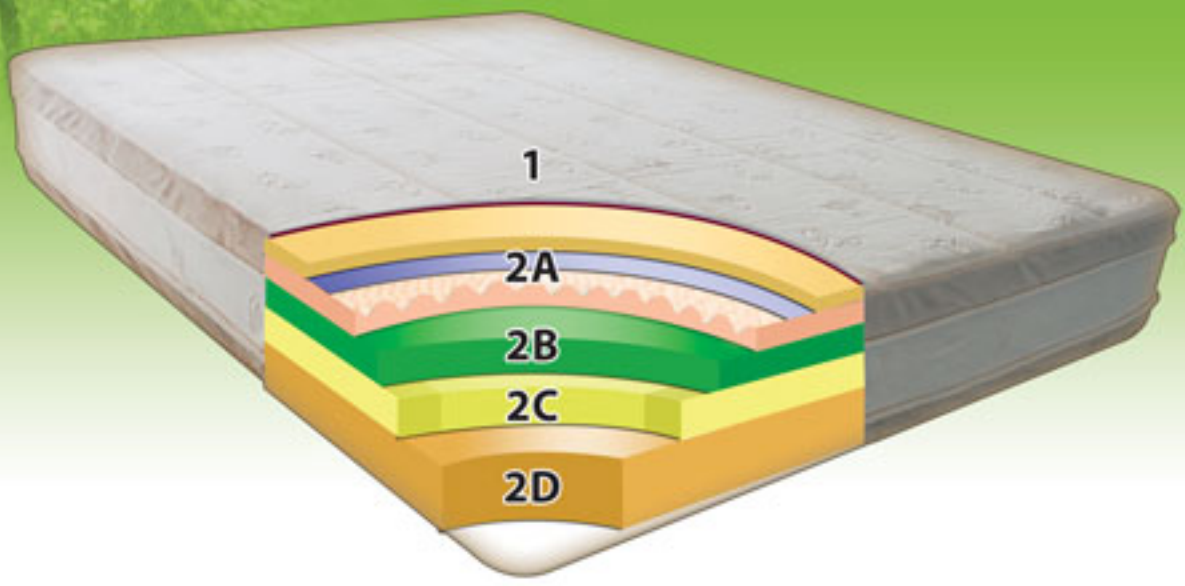

Each of these mattresses use a Castor Oil based foam. This renewable resource has been used for healing purposes for thousands of years. Now we are able to reduce the use of precious fossil fuels and while providing you a more restful sleep.

PRIÄGE™
ECO-PEDIC MATTRESS