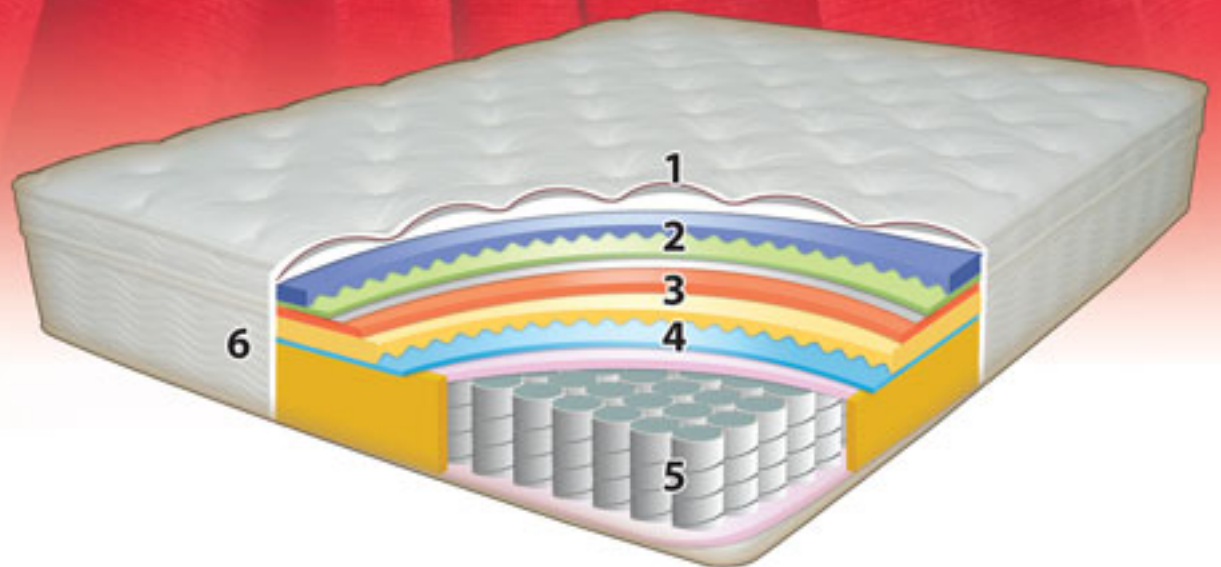

BERGMAN 12" iCoil Mattress

In 1942 Bergman lit up the silver screen in "Casablanca".

We have honored that grace and charm with our Bergman mattress. This Euro Box Top 12" iCoil mattress will light up every night. 7.5" individual pocket coil springs eliminates motion transfer so you can sleep like a star.

"Here's Looking at you, kid!"

clean • healthy • fresh • pure

The iCoil line allows you a good, better, best scenario - each with that classic beauty and feel. So enjoy these iCoil mattresses. Classic look... Classic name... Classic sleep.

HAYWORTH 13" iCoil Mattress

With such a classic beauty associated with the name Hayworth, we could think of no better source for our 13" iCoil Mattress.

We took the charisma expressed Hayworth in "gilda" and fused this into our design. The luxurious design of our Maze quilted cooling Bamboo fabric creates that timeless look and feel. With a 5" layered box top and 7.5" individual pocketed coils classic sleep has never come so easily.