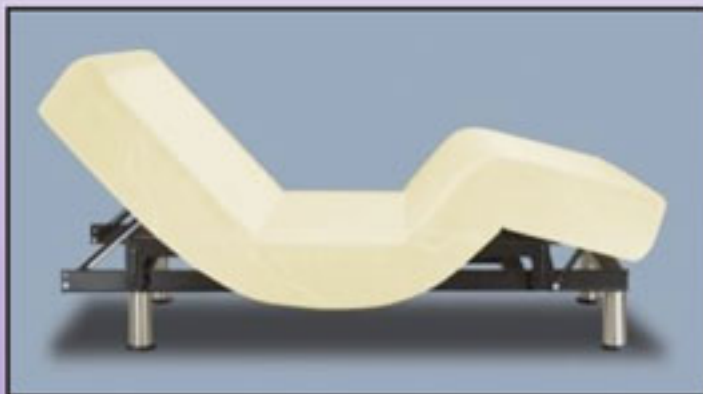

1. Crafted from high-grade carbon metal with powder-coated finish
2. Covered in very soft-to-the-touch velour
3. Massage and non-massage options for all beds
4. Heavy duty 24 volt Dc motors lift the head and foot of the bed
5. Leg sizes: 2", 7" 9" and 3" leg extenders available
6. Wall holding feature that keeps your night stand always close to you
7. 20 year limited warranty