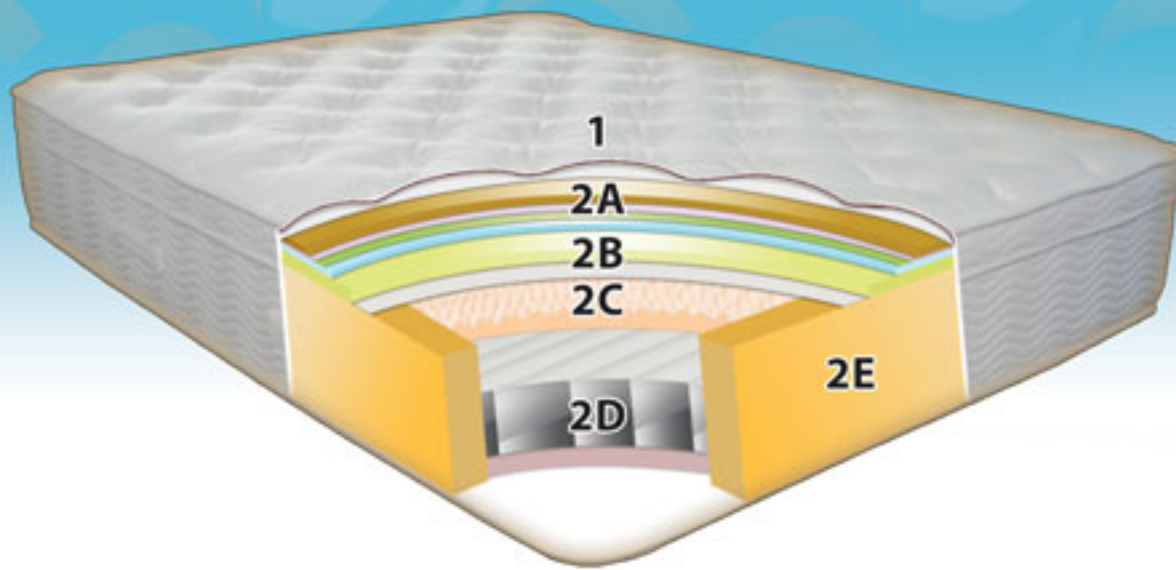

Adjust-A-Firm "one touch" firmness setting remote control with memory function allows personalized comfort settings. Together with the super soft air flow compressor use can adjust mattress firmness instantly.

Adjust-A-Firm™