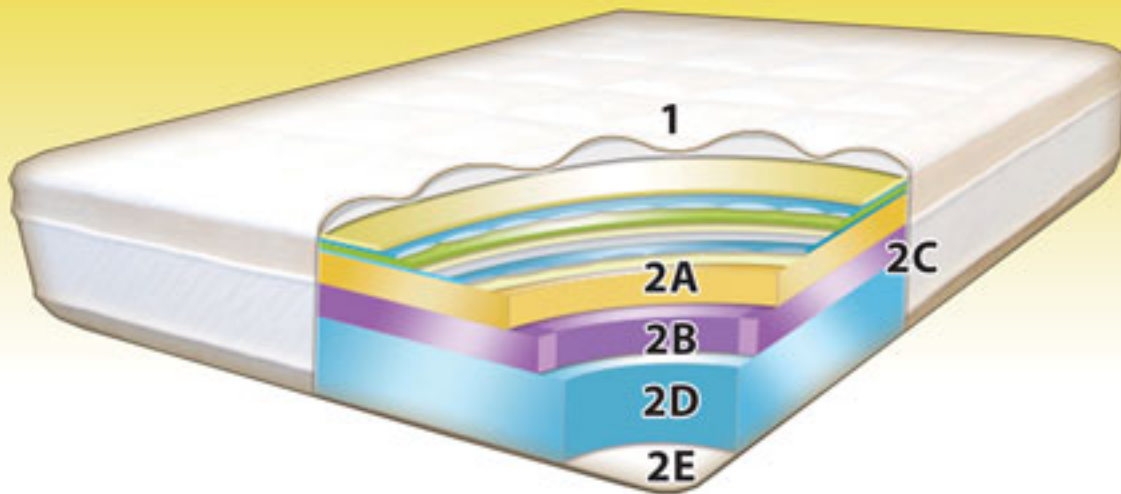

Therataouch[®]

ELEGANCE

14.5" Super Box Top Foam Mattress

1. Picture frame Poly-Jacquard Bamboo fabric plus CushPlus Euro Box Top
2. 14" Body Core:
 - A. 3.5" Dual Density Therataouch memory foam
 - B. 4.5" Dual Density Visco-Latex foam
 - C. 3.5" high, 1.5" wide HD foam edge support
 - D. 6" HD polyurethane foam

SILK

12" Castor based Foam Mattress

The Eco-Pedic Silk mattress is a Castor foam Based mattress that uses a silk poly jacquard cover.

Because of its natural protein structure, silk is the most hypoallergenic of all fabrics. An all-climate fabric, silk is warm and cozy in winter and comfortably cool when temperatures rise. Its natural temperature-regulating properties give silk this paradoxical ability to cool and warm simultaneously. By using the silk we are continuing with the renewable resource option for our mattresses.