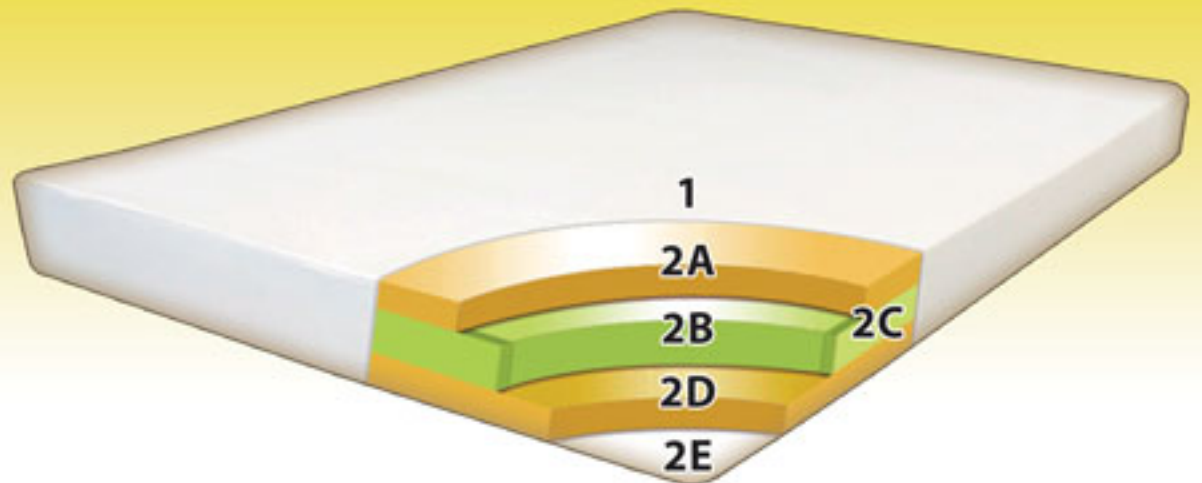

"Improving the Spirit of your Life."

spirit  **sleep**
clean ● healthy ● fresh ● pure

Therataouch[®]

BODY FORM 7" Smooth Top Foam Mattress

Finally everyone can enjoy the comfort of memory foam with our Body Form mattress. The Body Form is designed with quality in mind at a price-point that will drive even your most cost-conscience consumers through your door. With two inches of premium grade memory foam on top of five inches of high density polyurethane support, the Body Form provides a gentle cradling sensation for pressure free sleep.

1. Non-woven Poly-Velour Cover
2. 7" Body Foam Core:
 - A. 2" Therataouch memory foam
 - B. 3" Visco-Latex foam
 - C. 4" high 1.5" wide HD foam edge support
 - D. 2" HD polyurethane foam
 - E. Non-woven undercarriage

Therataouch[®]

SERENITY 10" Smooth Top Foam Mattress

1. Poly-Velour Cover
2. 10" Body foam Core:
 - A. 3" Therataouch memory foam
 - B. 4" thick Visco-Latex foam
 - C. 4" high 3" wide HD foam edge support
 - D. 3" thick HD polyurethane foam
 - E. Non-woven undercarriage