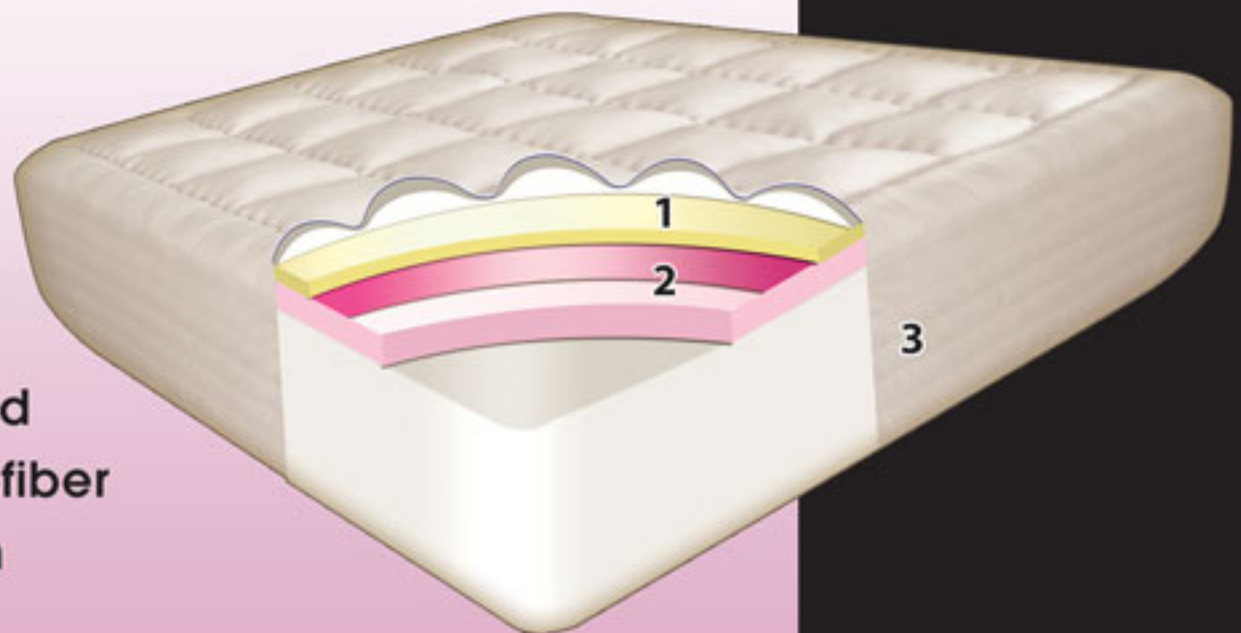

1. Crafted from high-grade carbon metal with powder-coated finish
2. Covered in very soft-to-the-touch velour
3. Massage and non-massage options for all beds
4. Heavy duty 24 volt Dc motors lift the head and foot of the bed
5. Leg sizes: 2", 7" 9" and 3" leg extenders available
6. Wall holding feature that keeps your night stand always close to you
7. 20 year limited warranty

1. Easy to assembly wooden foundation.
2. 9" jacquard covered wave pattern sides
3. comes in one deliverable box

Note: No tools required for assembly

4" MEMORY FOAM TOPPER

- 1. Poly Jacquard Cover
- 2. 1.5" Memory Foam
- 3. 2.5" HD Foam

1.5" LATEX TOPPER

- 1. Quilted Poly Jacquard with .5" Fiber padding
- 2. 1" Latex

2" LATEX REJUVENATOR

- 1. Bamboo Poly Jacquard fabric quilted to Microfiber and .5" Memory Foam
- 2. 2" Latex

ACCESSORIES

3" MEMORY FOAM REJUVENATOR