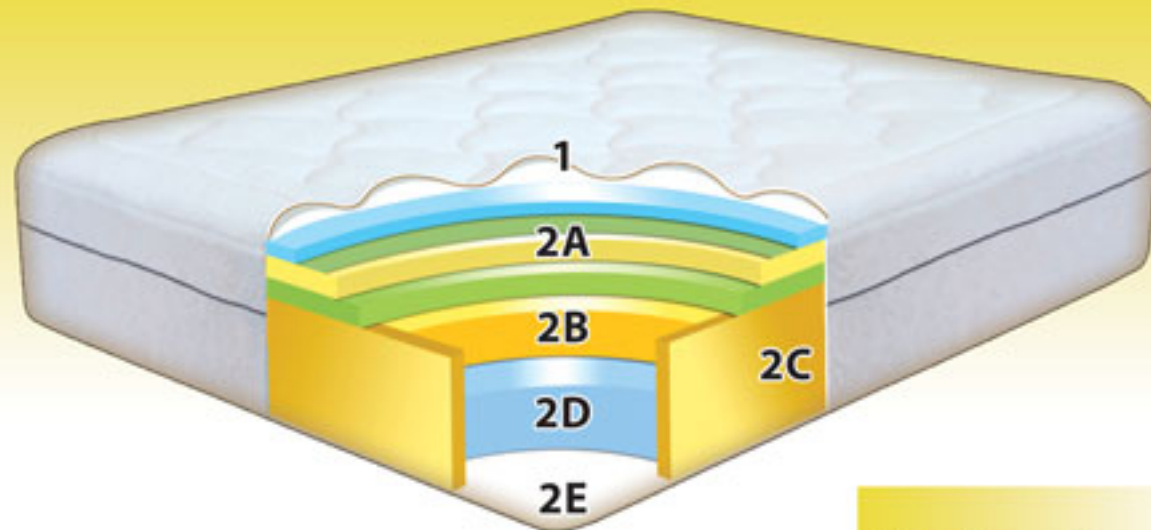

Some of your greatest memories are captured in pictures and framed on your wall, mantle, desk, etc. We designed the Picture Frame mattress so that each night can be a memorable night's sleep. This beautiful quilted Poly Jacquard fabric top is framed with a tan Chenille fabric. Theratouch Memory foam is supported by a Visco-Latex layer and a HD polyurethane layer to create an amazing cradling feel throughout the entire surface. So lie down, relax, and enjoy the memories you will make in the Picture Frame.

clean • healthy • fresh • pure

Theratoouch®

BANZAI 12" CushPlus Foam Mattress - Firm or Plush

Just like the Japanese aesthetic, our Banzai mattress intertwines a unique method of meditation and expression. Cush Plus is the first comfort sensation, providing gel-like performance without the cost, weight, or heat build-up. The built-in Euro Box Top has three separate layers of premium memory foam each with a different compression to improve the instant body conforming ability. Natural evergreen, active charcoal, and nano silver technology are added right into our theratoouch Memory Foam.