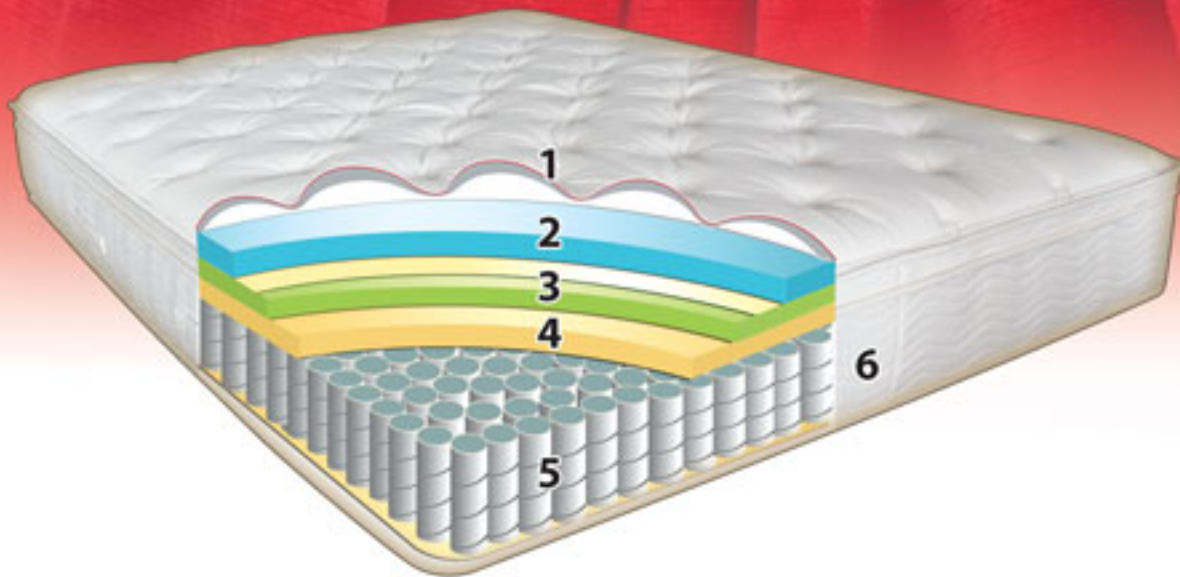

GRABLE 9" iCoil Mattress

Grable is a name synonymous with classic Americana.

This 9" individual pocketed coil mattress is designed with that same classic look in mind. With its small ribboned panel quilting patten on white Poly Jacquard, and its 7.5" individual pocketed springs, this mattress will win you over with its look and its feel.

These names are timeless and synonymous with grace and beauty. We have added a modern twist with our independent pocket coil mattresses which eliminate motion transfer.

1. Quilted Poly Jacquard cover with 1.5" super soft fiber padding
2. 1" Therathouch Memory foam insert
3. 1" super soft foam insert
4. .5" HD foam
5. 7.5" Individual pocketed coils
6. Quilted white poly jacquard cover