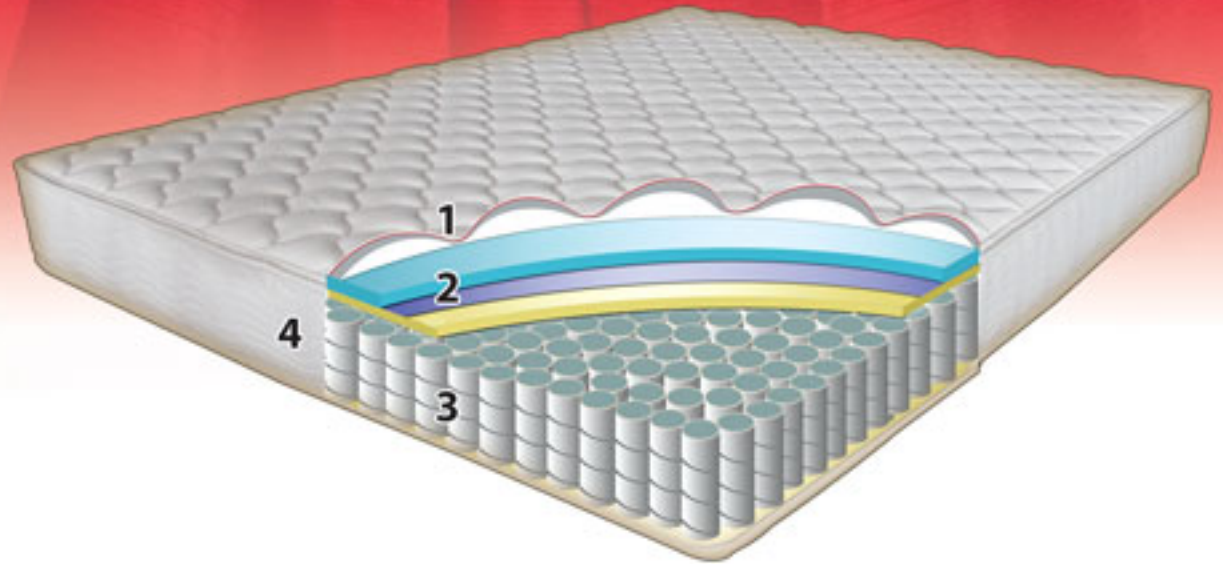

clean • healthy • fresh • pure

When you think of sleep you can't help but think of the classic style, beauty, and comfort of a coil mattress. In order to embrace that classic notion we have introduced our new coil line after the classics of Hollywood cinema.

GRABLE 9" iCoil Mattress

Grable is a name synonymous with classic Americana.

This 9" individual pocketed coil mattress is designed with that same classic look in mind. With its small ribboned panel quilting patten on white Poly Jacquard, and its 7.5" individual pocketed springs, this mattress will win you over with its look and its feel.