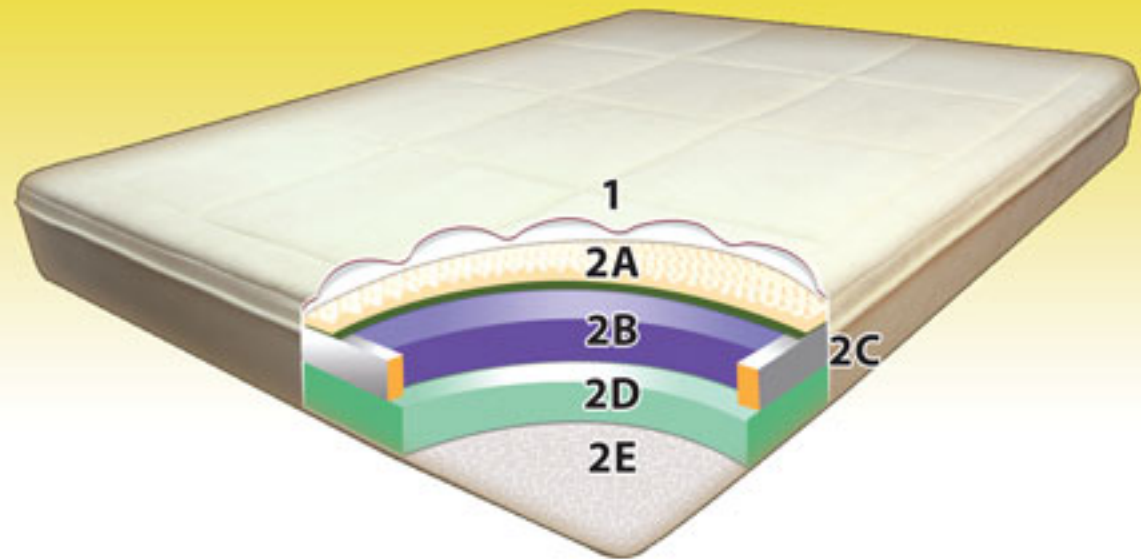

Therataouch[®]

SERENITY 10" Smooth Top Foam Mattress

1. Poly-Velour Cover
2. 10" Body foam Core:
 - A. 3" Therataouch memory foam
 - B. 4" thick Visco-Latex foam
 - C. 4" high 3" wide HD foam edge support
 - D. 3" thick HD polyurethane foam
 - E. Non-woven undercarriage

Imagine being free from stress and anxiety, where you can experience a state of peace and quiet, this is where you will find Serenity. The perfect night's sleep awaits with our Serenity. The Serenity is designed to conform to every curve of the body and provide corresponding gentle support, based on body weight and temperature. Silver Science Technology along with Green Tea and ActivCharcoal makes the Serenity a healthy and safe alternative to the other memory foam mattresses on the market.

clean • healthy • fresh • pure

Therataouch®

DREAMER

11" Foam Mattress Euro Box Top

Escape to a world where dreams come easily with our Dreamer mattress. Our Velour Jacquard fabric with a tailored welt cord surrounding a euro box top design combines grace, elegance, and comfort at an affordable price. Therataouch memory foam plus Visco-Laytex atop a high-density polyurethane foam base create a sequential body conforming process that has been tested to provide perfect support. With our exclusive Silver Science, Green Tea, and ActivCharcoal, this is the mattress your consumers will dream about.

1. Box quilt velour cover plus 1" memory foam
2. 10" body core:
 - A. 2" Therataouch memory foam
 - B. 4" Visco-Latex foam
 - C. 4" high 3" wide HD foam edge support
 - D. 4" HD polyurethane foam
 - E. Velour non-woven under-carriage