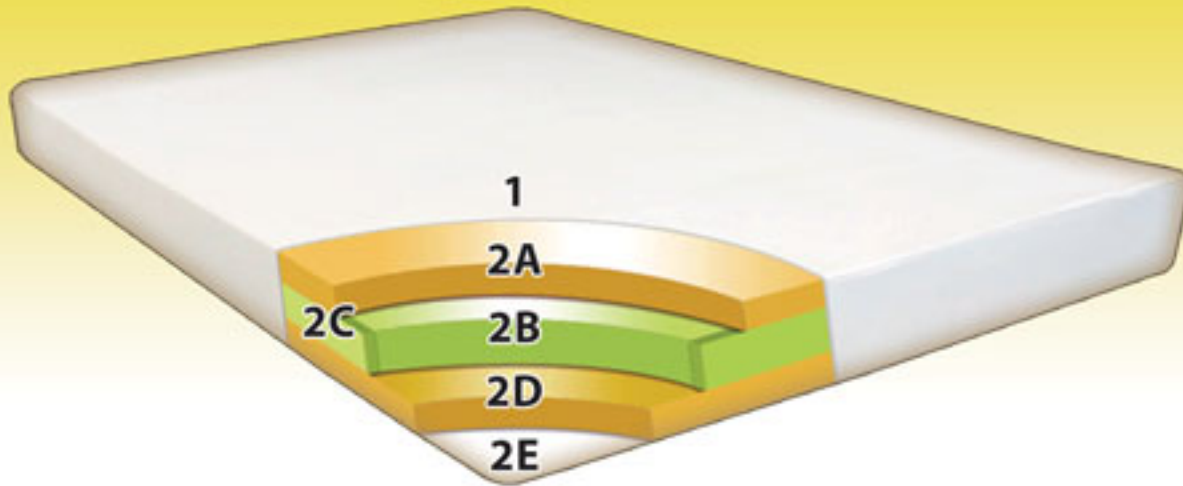

"Improving the Spirit of your Life."

spirit  **sleep**
clean ● healthy ● fresh ● pure

Therataouch[®]

BODY FORM 7" Smooth Top Foam Mattress

Finally everyone can enjoy the comfort of memory foam with our Body Form mattress. The Body Form is designed with quality in mind at a price-point that will drive even your most cost-conscience consumers through your door. With two inches of premium grade memory foam on top of five inches of high density polyurethane support, the Body Form provides a gentle cradling sensation for pressure free sleep.

1. Non-woven Poly-Velour Cover
2. 7" Body Foam Core:
 - A. 2" Therataouch memory foam
 - B. 3" Visco-Latex foam
 - C. 4" high 1.5" wide HD foam edge support
 - D. 2" HD polyurethane foam
 - E. Non-woven undercarriage

Therataouch[®]

SERENITY 10" Smooth Top Foam Mattress

1. Poly-Velour Cover
2. 10" Body foam Core:
 - A. 3" Therataouch memory foam
 - B. 4" thick Visco-Latex foam
 - C. 4" high 3" wide HD foam edge support
 - D. 3" thick HD polyurethane foam
 - E. Non-woven undercarriage