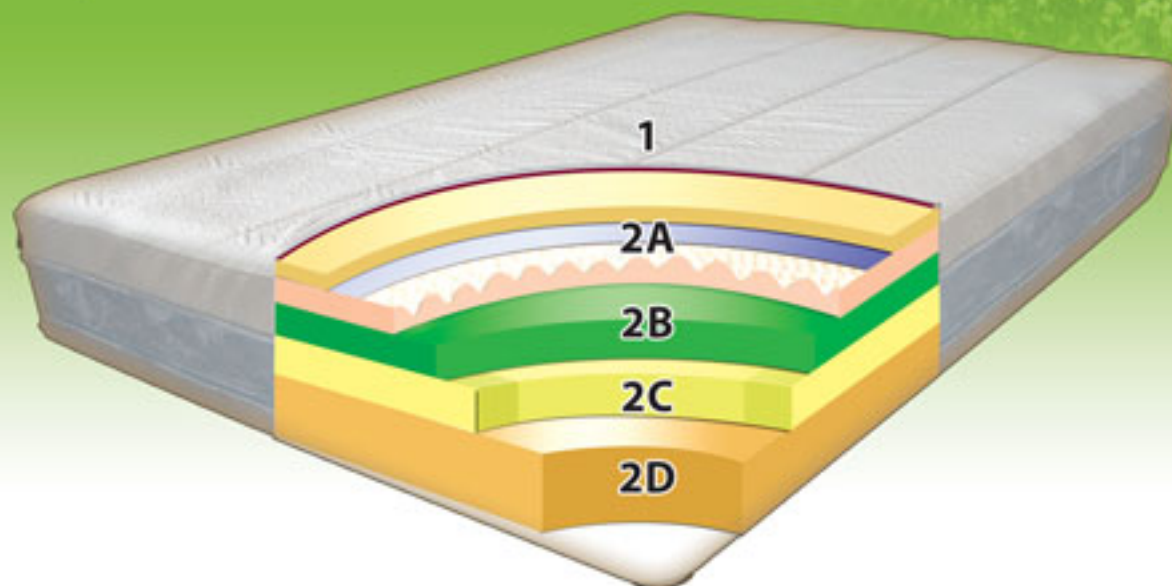

Frequently used as a standard of tastefulness, the Elegance embraces that notion. The picture frame Poly-Jacquard Bamboo fabric surrounding our CushPlus Euro Box Top helps to illustrate the great structure of this mattress. Dual Density Therataouch memory foam and Dual Density Visco-Latex provide a feeling of comfort unsurpassed by other foam mattresses. The Elegance provides a high-end memory foam mattress that truly helps to set the standard of tastefulness.

clean • healthy • fresh • pure

PRIÄGE™

ECO-PEDIC MATTRESS

We know how important it is to be conscience of our environment. Spirit Sleep has always made an effort to be Clean, Healthy, Fresh, and Pure. That is why we are so pleased to announce our new Priage line of Eco-Pedic foam mattresses.

SILK

12" Castor based Foam Mattress

The Eco-Pedic Silk mattress is a Castor foam Based mattress that uses a silk poly jacquard cover.

Because of its natural protein structure, silk is the most hypoallergenic of all fabrics. An all-climate fabric, silk is warm and cozy in winter and comfortably cool when temperatures rise. Its natural temperature-regulating properties give silk this paradoxical ability to cool and warm simultaneously. By using the silk we are continuing with the renewable resource option for our mattresses.