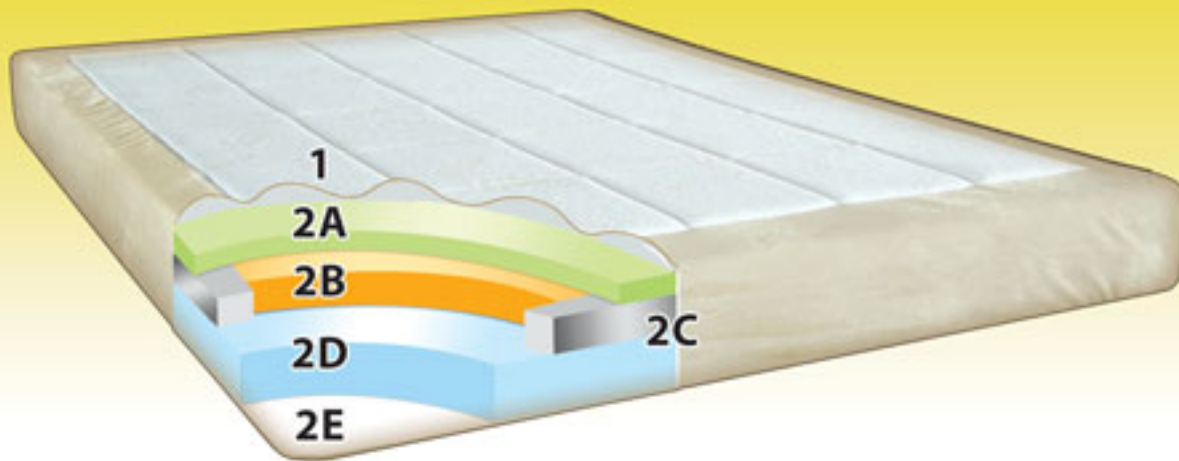

clean • healthy • fresh • pure

Therataouch®

DREAMER

11" Foam Mattress Euro Box Top

Escape to a world where dreams come easily with our Dreamer mattress. Our Velour Jacquard fabric with a tailored welt cord surrounding a euro box top design combines grace, elegance, and comfort at an affordable price. Therataouch memory foam plus Visco-Laytex atop a high-density polyurethane foam base create a sequential body conforming process that has been tested to provide perfect support. With our exclusive Silver Science, Green Tea, and ActivCharcoal, this is the mattress your consumers will dream about.

1. Box quilt velour cover plus 1" memory foam
2. 10" body core:
 - A. 2" Therataouch memory foam
 - B. 4" Visco-Latex foam
 - C. 4" high 3" wide HD foam edge support
 - D. 4" HD polyurethane foam
 - E. Velour non-woven under-carriage

Theratouch[®]

PICTURE FRAME 10" Quilted Foam Mattress

1. Quilted Poly Jacquard plus 1" Theratouch memory foam
2. 9" Body core:
 - A. 2" Theratouch Memory foam
 - B. 3" Visco-Latex foam
 - C. HD foam edge support
 - D. 4" HD Polyurethane foam
 - E. Non-woven under-carriage