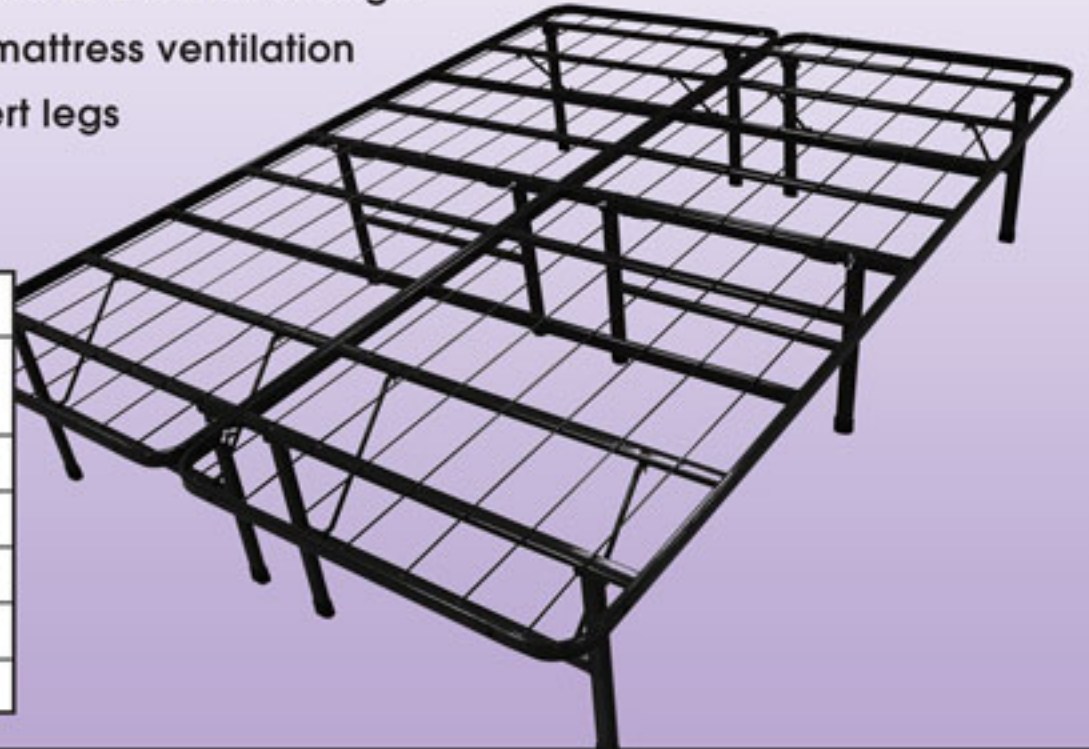

BASES & FRAMES

SMART.BASE

1. Premium quality steel construction tested to 2400 lbs strength
2. Sag free mattress support with added mattress ventilation
3. 12 point floor contact stability plus insert legs

Note: No tools required for assembly

Packaging Specifications						
Size	Carton size (inches)			40' HQ Qty		
				flat	carton	cbm
T	39	4	41	n/a	696	0.0948
F	40	7	28	n/a	562	0.1173
Q	43	6	32	n/a	472	0.1396
K	43	7	40	n/a	377	0.175
CK	41	7	40	n/a	350	0.1881