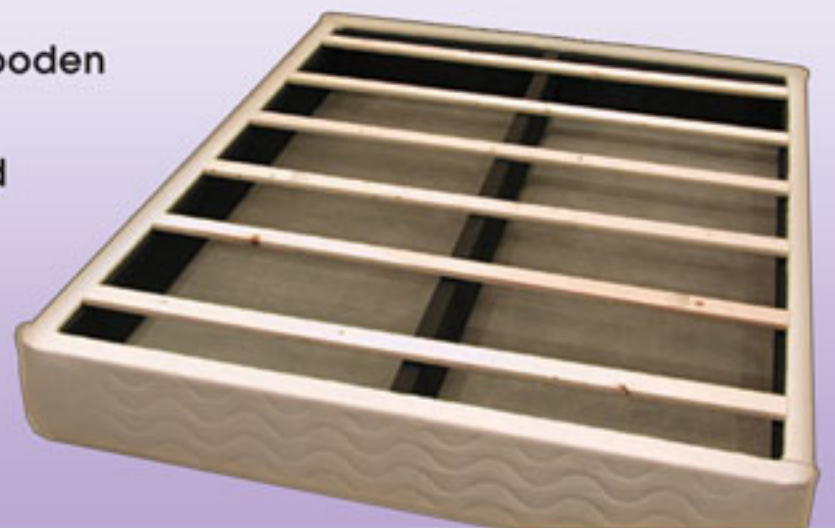

1. Easy to assembly wooden foundation.
2. 9" jacquard covered wave pattern sides
3. comes in one deliverable box

Note: No tools required for assembly